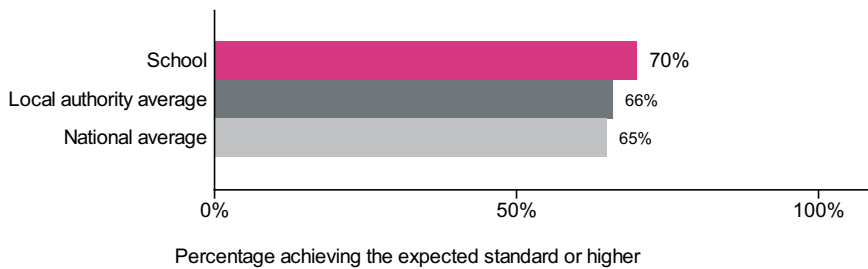

Wheelock Primary School (URN: 142756)

This is a new academy which opened on 1 April 2016.
Go to [Wheelock Primary School](#) for the previous record.

Key stage 2

This is provisional data for 2018/19. CLA data is not currently available, so we are not publishing breakdowns of data such as disadvantaged which appeared previously. This information will be included in the revised release.

Also, any amendments made to this school's data will be reflected when we re-publish the data in a few months. National and local authority benchmarks may also change. Until these changes take effect, you may see differences between data on ASP and Compare school and college performance.

Progress in reading, writing and maths

Reading

Number of pupils = 47

Pupils with adjusted scores = 0

Confidence interval
-2.0 to 1.5

Writing

Number of pupils = 47

Pupils with adjusted scores = 1

Confidence interval
-3.7 to -0.4

Maths

Number of pupils = 47

Pupils with adjusted scores = 0

Confidence interval
-1.0 to 2.1

Reading, writing and maths combined

Percentage of pupils achieving the expected standard or higher

Number of pupils = 47